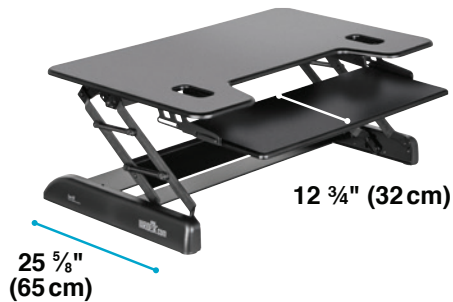

# Exec 40™

For taller users needing more height in their sit-stand solution, we've created the Exec 40 to accommodate users up to 6'6". This VARIDESK® model offers the height you need and enough surface space for multiple monitors, papers, and other accessories. The lower keyboard tray slides out and fits a full-size keyboard and mouse with plenty of room to spare.

- Fully Assembled, No Installation Needed
- Supports up to 35 lb (15.8 kg)
- Dual-Monitor Compatible
- 9 Height Settings
- Spring Assisted Lift

Height Settings:  
4 <sup>3</sup>/<sub>4</sub>" (12 cm) to 23" (58.5 cm)