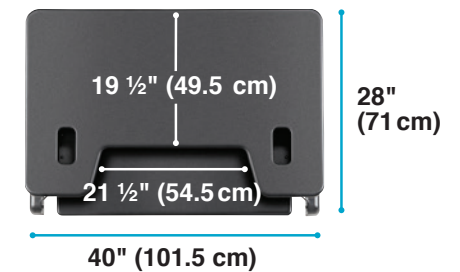

# Exec 40™

VARIDESK®  
WORK ELEVATED®

For taller users needing more height in their sit-stand solution, we've created the Exec 40 to accommodate users up to 6'6". This VARIDESK® model offers the height you need and enough surface space for multiple monitors, papers, and other accessories. The lower keyboard tray slides out and fits a full-size keyboard and mouse with plenty of room to spare.

- Fully Assembled, No Installation Needed
- Supports up to 35 lb (15.8 kg)
- Dual-Monitor Compatible
- 9 Height Settings
- Spring Assisted Lift

12 3/4" (32 cm)

43 1/2" (110.5 cm)

Height Settings:  
4 3/4" (12 cm) to 23" (58.5 cm)

40" (101.5 cm)

19 1/2" (49.5 cm)

21 1/2" (54.5 cm)

40" (101.5 cm)