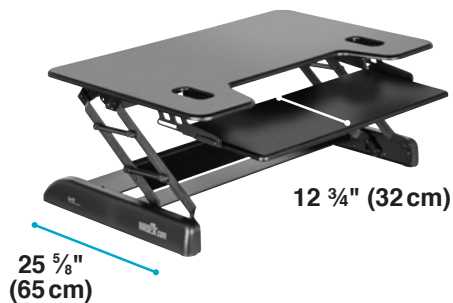

# Exec 40™

VARIDESK®  
WORK ELEVATED®

For taller users needing more height in their sit-stand solution, we've created the Exec 40 to accommodate users up to 6'6". This VARIDESK® model offers the height you need and enough surface space for multiple monitors, papers, and other accessories. The lower keyboard tray slides out and fits a full-size keyboard and mouse with plenty of room to spare.

- Fully Assembled, No Installation Needed
- Supports up to 35 lb (15.8 kg)
- Dual-Monitor Compatible
- 9 Height Settings
- Spring Assisted Lift

12 3/4" (32 cm)

43 1/2" (110.5 cm)

Height Settings:  
4 3/4" (12 cm) to 23" (58.5 cm)

40" (101.5 cm)

19 1/2" (49.5 cm)

21 1/2" (54.5 cm)

40" (101.5 cm)