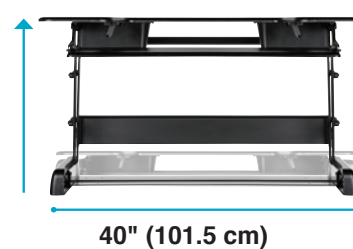

# Exec 40™

VARIDESK®  
WORK ELEVATED®

For taller users needing more height in their sit-stand solution, we've created the Exec 40 to accommodate users up to 6'6". This VARIDESK® model offers the height you need and enough surface space for multiple monitors, papers, and other accessories. The lower keyboard tray slides out and fits a full-size keyboard and mouse with plenty of room to spare.

- Fully Assembled, No Installation Needed
- Supports up to 35 lb (15.8 kg)
- Dual-Monitor Compatible
- 9 Height Settings
- Spring Assisted Lift

12 3/4" (32 cm)

43 1/2" (110.5 cm)

Height Settings:  
4 3/4" (12 cm) to 23" (58.5 cm)

40" (101.5 cm)

19 1/2" (49.5 cm)

21 1/2" (54.5 cm)

40" (101.5 cm)