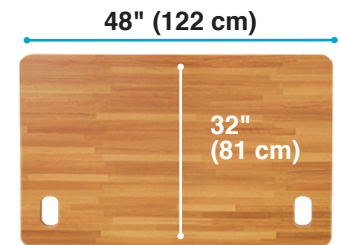

- Spring and Air-Lift Piston
- No Tools Required
- Dual-Monitor Capabilities
- 9 Height Settings
- Supports up to 45 lb (20.4 kg)

Top Finishes:
Leg Finishes:

Black
Black

White
Silver

Darkwood
Slate

Butcher Block
Slate

Reclaimed Wood
Slate

At Full Height setting
?? 1/2" (??? cm)

43" (109 cm)

29 1/4" (75.5 cm)

48" (122 cm)

32" (81 cm)